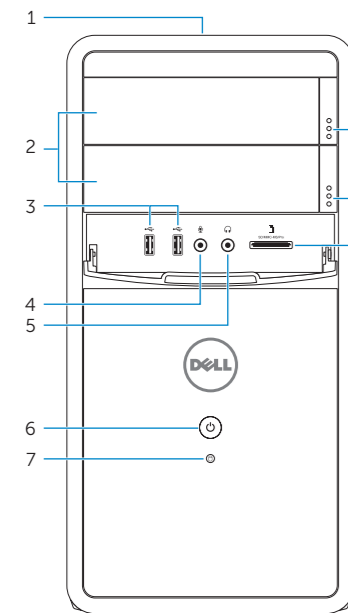

# Features

Функциональные возможности | Funkcije | Özellikler | תכונות

1. Service Tag label
2. Optical-drive covers (2)
3. USB 2.0 ports (2)
4. Microphone port
5. Headphone port
6. Power button
7. Hard-drive activity light
8. Media-card reader
9. Optical-drive eject buttons(2)
10. Power supply diagnostic button
11. Power supply light
12. Power port
13. Network port
14. USB 2.0 ports (4)
15. USB 3.0 ports (2)
16. HDMI port
17. VGA port
18. Audio ports (3)
19. Expansion card slots
20. Regulatory label
21. Padlock rings
22. Security cable slot