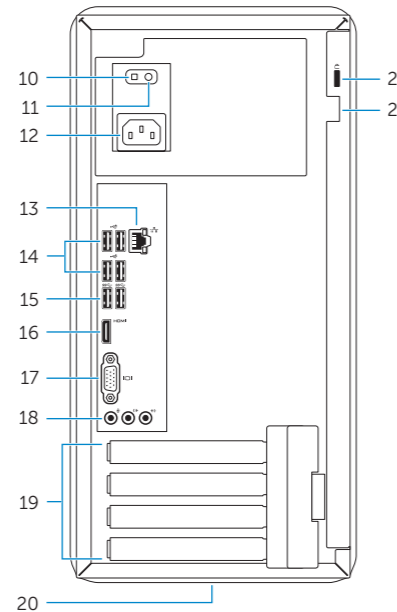

# Features

Функциональные возможности | Funkcije | Özellikler | תכונות

1. Service Tag label
2. Optical-drive covers (2)
3. USB 2.0 ports (2)
4. Microphone port
5. Headphone port
6. Power button
7. Hard-drive activity light
8. Media-card reader
9. Optical-drive eject buttons(2)
10. Power supply diagnostic button
11. Power supply light
12. Power port
13. Network port
14. USB 2.0 ports (4)
15. USB 3.0 ports (2)
16. HDMI port
17. VGA port
18. Audio ports (3)
19. Expansion card slots
20. Regulatory label
21. Padlock rings
22. Security cable slot